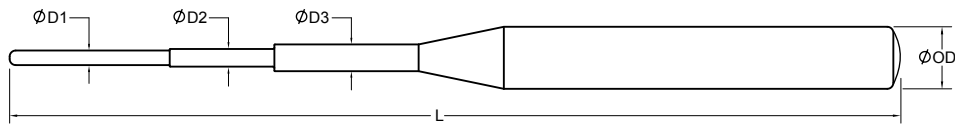

• To be used with all Grip Lock Fittings from NW07 to NW48

Specifications are subject to change without notice

Order No.	L		ØOD		ØD1		ØD2		ØD3	
	mm	in	mm	in	mm	in	mm	in	mm	in
OT-0748	143.0	5.63	10.0	0.39	2.4	0.09	2.8	0.11	4.4	0.17